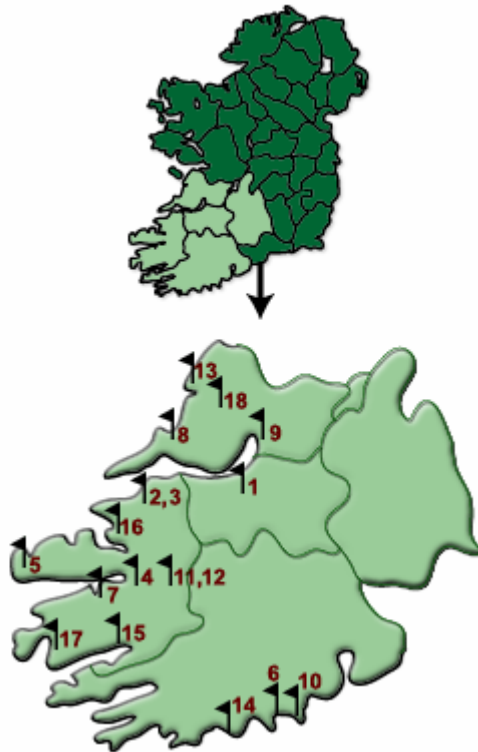

GOLF COURSES IN IRELAND

South West

1. Adare Manor
2. Ballybunion (Cashen)
3. Ballybunion (Old)
4. Beaufort
5. Ceann Sibeal (Dingle)
6. Cork (Little Island)
7. Dooks
8. Doonbeg
9. Dromoland Castle
10. Fota Island
11. Killarney (Killeen)
12. Killarney (Mahony's Point)
13. Lahinch
14. Old Head of Kinsale
15. Ring of Kerry
16. Tralee
17. Waterville
18. Woodstock

<http://www.golftravelireland.net/courses/courses.asp?regionID=1>

South West

West & North West

1. Ballyliffin (Glashedy)
2. Ballyliffin (Old)
3. Bundoran
4. Carne (Belmullet)
5. Connemara
6. Donegal (Murvaqh)
7. Enniscrone
8. Galway Bay
9. Portsalon
10. Rosapenna
11. Rosses Point (Co.Sligo)
12. Westport Golf Club